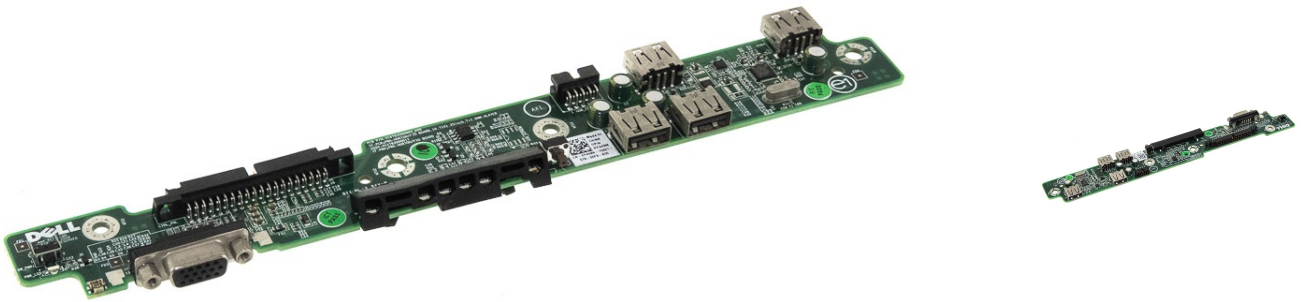

DELL 0Y443N I/O FRONT PANEL BOARD / POWEREDGE R210

140,00 zł

netto: 113,82 zł

Zdjęcia produktu

Opis

DELL 0Y443N I/O FRONT PANEL BOARD / POWEREDGE R210

- type: I/O FRONT PANEL BOARD
- brand: DELL
- dp/n: 0Y443N
- use in: POWEREDGE R210