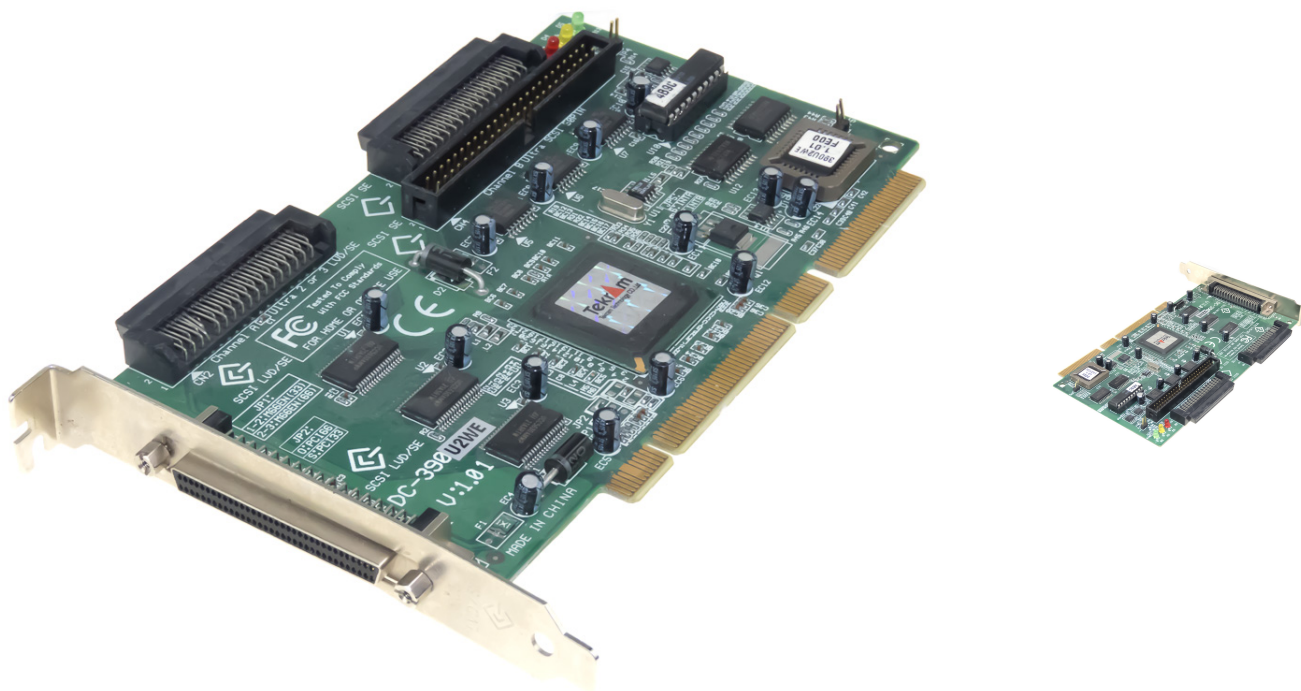

TEKRAM TECHNOLOGY DC-390U2WE SCSI PCI-X

161,00 zł

netto: 130,89 zł

Zdjęcia produktu

Opis

TEKRAM TECHNOLOGY DC-390U2WE SCSI PCI-X

- type: SCSI CONTROLLER
- manufacturer: TEKRAM TECHNOLOGY
- model: DC-390U2WE
- interface: PCI-X
- external ports: SCSI
- packaging: OEM