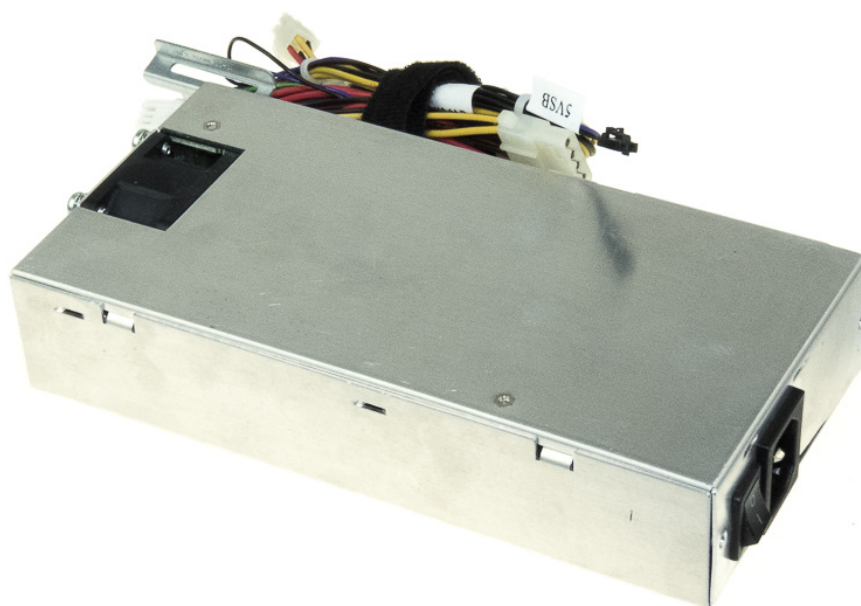

RACKABLE SYSTEMS 3F27-45-1 450W

189,00 zł

netto: 153,66 zł

Zdjęcia produktu

 
Rackable
Model: 3F27-45-1
INPUT: 100-240 V~ 50/60 Hz 5.3 A
OUTPUT, DC: +5 V 20 A; +12 V 30 A; +3.3 V 20 A;
-12 V 0.8 A; +5 V (SB) 2 A
TOTAL OUTPUT POWER: 450 W max
WARNING!
Hazardous voltages contained within this power supply, not user serviceable. Return to service center for repair.

Opis

RACKABLE SYSTEMS 3F27-45-1 450W

- type: POWER SUPPLY
- manufacturer: RACKABLE SYSTEMS
- model: 3F27-45-1
- power: 450 WATT
- max output power: 100-240V 50/60Hz 5.3A
- connectors: ATX 24-pin, CPU 4-pin 12V, 8-pin, 2x MOLEX, FDD

Dodatkowy opis

Cena	189,00 zł
EAN	767873479004
Producent	Rackable System
Model	3F27-45-1
Stan produktu	Nowy
Gwarancja	3 lata gwarancji