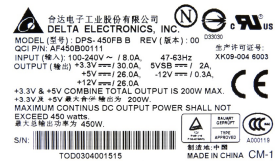

DELTA DPS-450FB B POWER SUPPLY 450W POWEREDGE 1600SC

950,00 zł

netto: 772,36 zł

Zdjęcia produktu

Opis

DELTA DPS-450FB B POWER SUPPLY 450W POWEREDGE 1600SC

- brand: DELTA ELECTRONICS
- type: REDUNDANT POWER SUPPLY
- model: DPS-450FB B
- p/n: AF450B00111
- power: 450 WATT
- destiny: GATEWAY 960 / 980 SERVER, DELL POWEREDGE 1600SC