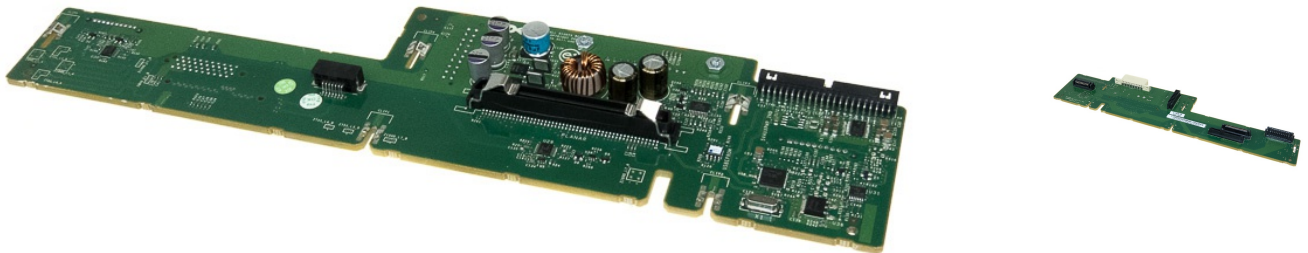

DELL OTT013 POWER DISTRIBUTION BOARD POWEREDGE R 900 R 905

195,00 zł

netto: 158,54 zł

Zdjęcia produktu

Opis

DELL OTT013 POWER DISTRIBUTION BOARD POWEREDGE R 900 R 905

- type: POWER DISTRIBUTION BOARD
- brand: DELL
- dp/n: OTT013
- use in: POWEREDGE R 900 R 905