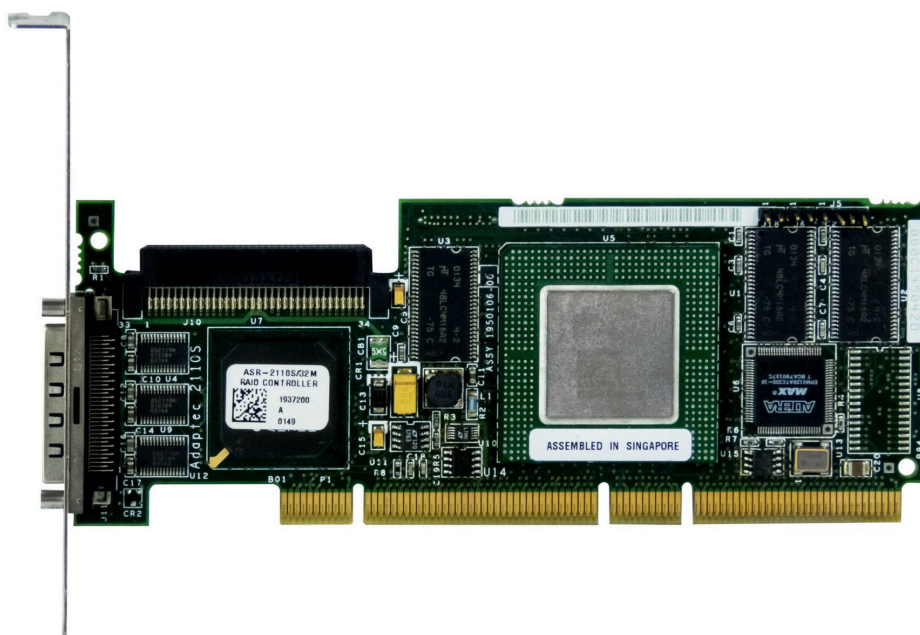

ADAPTEC ASR-2110S/32M SCSI RAID PCI-X

250,00 PLN

Exkl. Steuern:
203,25 PLN

Product Images

Beschreibung

ADAPTEC ASR-2110S/32M SCSI RAID PCI-X

- type: SCSI RAID CONTROLLER
- manufacturer: ADAPTEC
- model: ASR-2110S/32M
- bus interface: PCI-X
- controller interface type: Ultra160 SCSI
- buffer size: 32 MB
- raid levels: JBOD, RAID 0, RAID 1, RAID 10, RAID 5, RAID 50
- profile: STANDARD