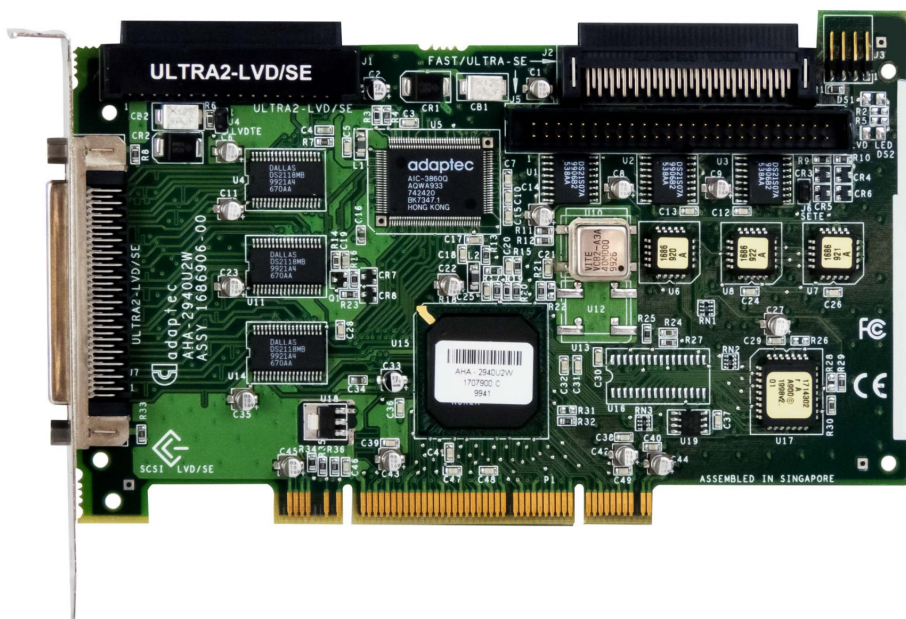

ADAPTEC AHA-2940U2W SCSI PCI

240,00 PLN

Exkl. Steuern:
195,12 PLN

Product Images

Beschreibung

ADAPTEC AHA-2940U2W SCSI PCI

- type: CONTROLLER SCSI
- manufacturer: ADAPTEC
- model: AHA-2940U2W
- interface: ULTRA2 WIDE SCSI
- internal ports: 2x SCSI 68-PIN, SCSI 50-PIN
- external ports: SCSI 68-PIN
- data transfer rate: 80Mbps
- max storage devices qty: 15
- bus interface: PCI
- profile: STANDARD