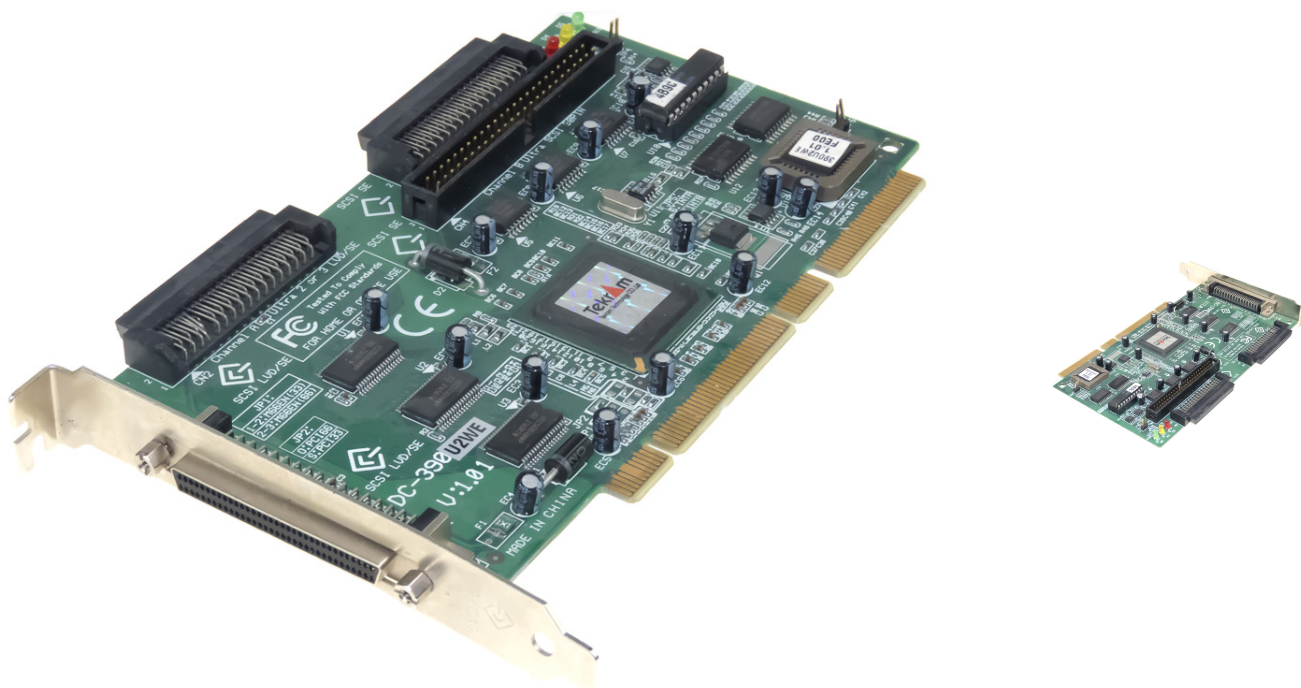

TEKRAM TECHNOLOGY DC-390U2WE SCSI PCI-X

161,00 PLN

Exkl. Steuern:

130,89 PLN

Product Images

Beschreibung

TEKRAM TECHNOLOGY DC-390U2WE SCSI PCI-X

- type: SCSI CONTROLLER
- manufacturer: TEKRAM TECHNOLOGY
- model: DC-390U2WE
- interface: PCI-X
- external ports: SCSI
- packaging: OEM