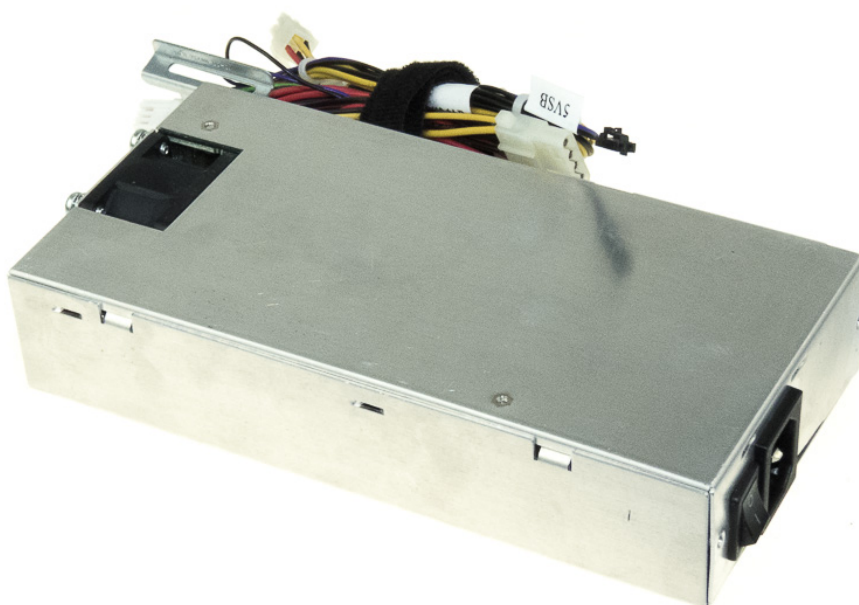

RACKABLE SYSTEMS 3F27-45-1 450W

189,00 PLN

Exkl. Steuern:

153,66 PLN

Product Images

Rackable
Y. B. E. W. P. S.
MODEL: 3F27-45-1
INPUT: 100-240 V~ 50/60 Hz 5.3 A
OUTPUT, DC: +5 V 20 A; +12 V 30 A; +3.3 V 20 A;
-12 V 0.8 A; +5 V (SB) 2 A
TOTAL OUTPUT POWER: 450 W max

WARNING!
Hazardous voltages contained within this power supply, not user serviceable. Return to service center for repair.

Beschreibung

RACKABLE SYSTEMS 3F27-45-1 450W

- type: POWER SUPPLY
- manufacturer: RACKABLE SYSTEMS
- model: 3F27-45-1
- power: 450 WATT
- max output power: 100-240V 50/60Hz 5.3A
- connectors: ATX 24-pin, CPU 4-pin 12V, 8-pin, 2x MOLEX, FDD

Additional Information

Preis	189,00 PLN
EAN	767873479004
Hersteller	Rackable System
Modell	3F27-45-1
Produktzustand	Neu
Garantie	3 Jahre Garantie